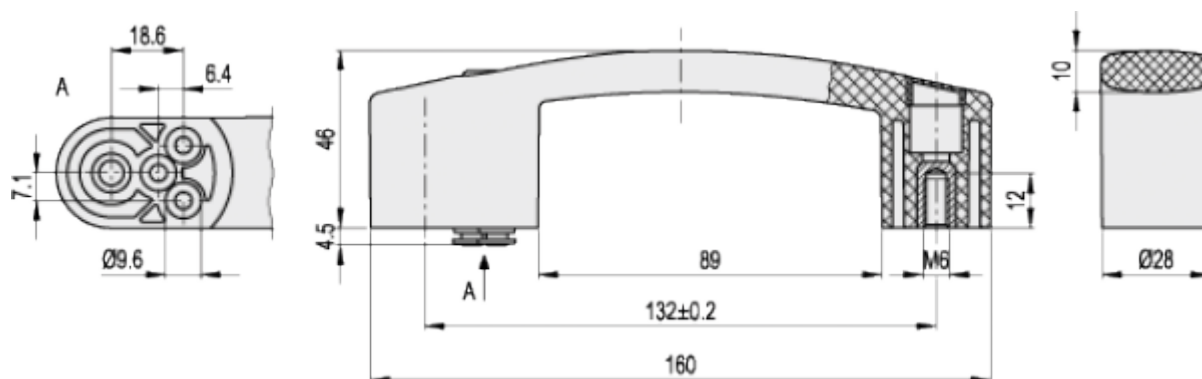

Data Sheet

Article number: 23052606111

Description: E+G Handle with pneumatic drive
EBR.150-PN-5/2

Measures

Description = EBR.150-PN-5/2